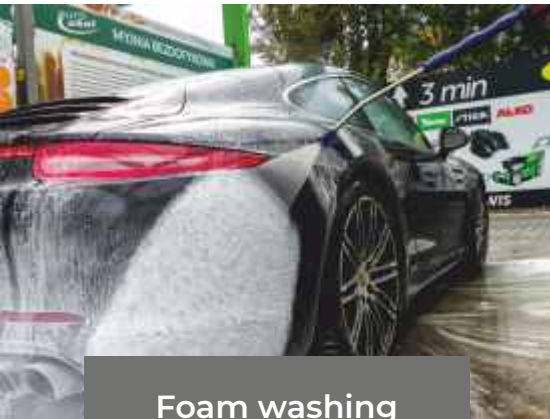

Foam washing