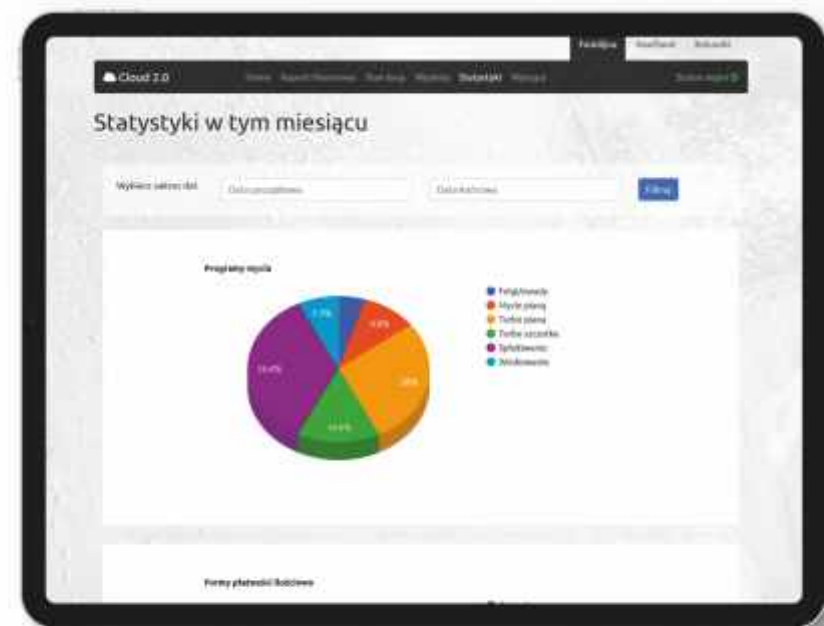

Euro-Ekol Cloud Services

Euro Ekol Cloud Services is a modern web application which enables investors to access to key financial data and advanced statistics 24 hours a day from any device connected to the Internet.

Full history of financial operations, Euro-key top-ups and payment transfers, as well as statistics are presented in the form of clear tables and charts. All data can be filtered by date and exported to CSV format for further processing in external systems or even in a spreadsheet.

Additionally, the system sends daily and monthly income reports via e-mail with a breakdown into payment forms, thanks to which the investor knows on an ongoing basis how much his car wash earns.

The module for fleet management is a solution that is unprecedented on the market. After logging in, their managers can top up their accounts themselves using credit card or instant transfers, distribute the paid amount among their euro-keys as well as generating a billing of the use of individual euro-keys. Depending on your preferences, the app automatically invoices you after each top-up or for a set period of time. Thanks to this, the euro-key system becomes an even more effective tool to facilitate fleet customer acquisition.